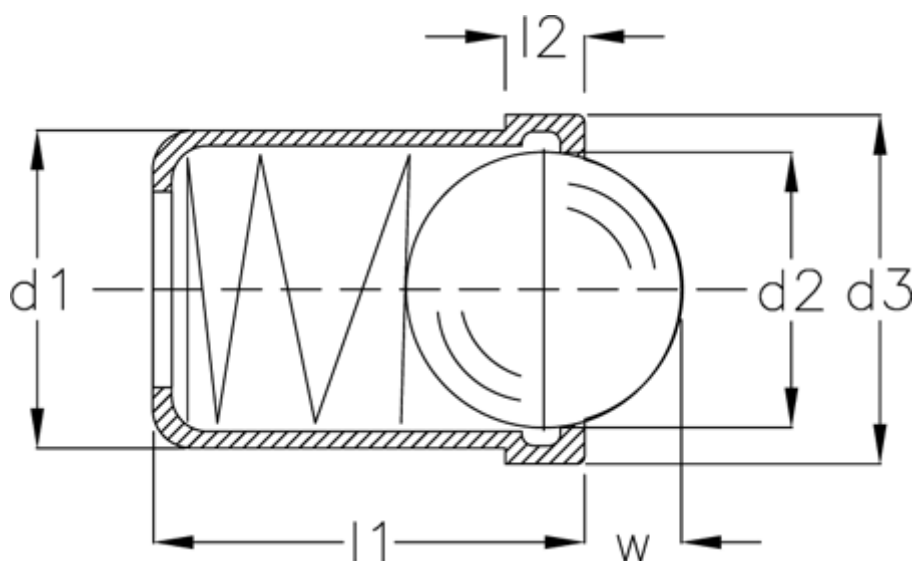

Data Sheet

Article number: 208830111

Description: E+G
Spring plunger GN 614-12-NI

Measures

d1	= 12
d2	= 10.0
d3	= 13.0
l1	= 16.0
l2	= 2.5
Spring pressure N bottom	= 26.5
Spring pressure N top	= 12.0
W	= 3.8